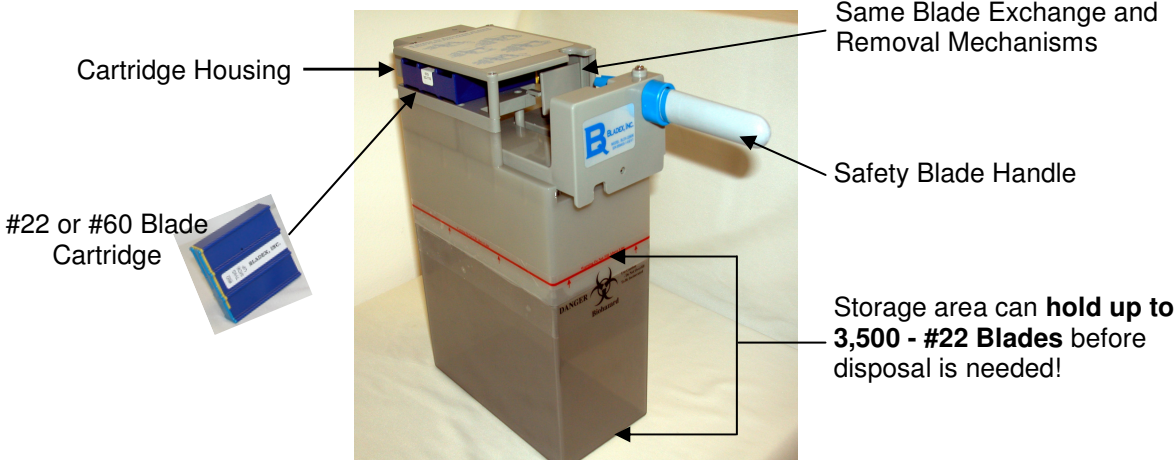

**NOW THERE IS NO EXCUSE
NOT TO BE SAFE!**

Bladex has always made a superior product for single-handed scalpel blade installation and removal, but now it's INCREDIBLY AFFORDABLE!

Storage area can hold up to **3,500 - #22 Blades** before disposal is needed!

BLADEX, INC.

THE WHOLE UNIT, once filled with used blades, IS DISPOSABLE.
The only item you keep is the handle!

**Exceeds Federal OSHA Regulations (Standard—29CFR),
Bloodborne Pathogens - 1910.1030**

<u>Description</u>	<u>Volume</u>	<u>Order #</u>	<u>Price</u>
Bladex Disposable Device	each	BXDX2260	\$75.00
Bladex Safety Handle	each	BX2260	\$56.00
Cartridge Refills #22	75 blades	BX22	\$39.00
Cartridge Refills #60	50 blades	BX60	\$58.00