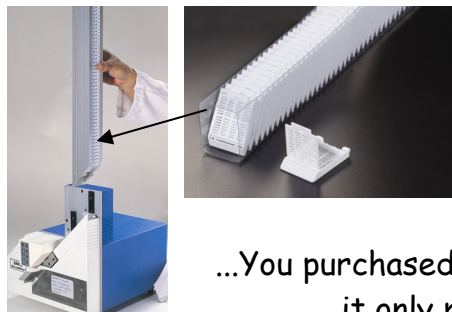

THE CONVENIENCE OF QUICKLOAD™ SLEEVES FOR YOUR TISSUE CASSETTE PRINTER

LOAD THEM BY HAND, WHY???

...You purchased that labeler for faster through-put and convenience, it only makes sense to automate the entire process!!!

Slimsette™
Processing/Embedding
Part #5121

Slimsette™ Processing / Embedding Cassettes

- * Hinged lid that opens from the back of the cassette for easy access
- * 45° angle writing surface
- * Recessed cover to save stacking space
- * 114 openings each measuring 1 x 5mm

Slimmer size brings an abundance of advantages: (total height 6mm vs. 7mm for most other cassettes)

- Keeps grossed tissue 5mm maximum in thickness - Better Fixation!
- Allows for more cassettes to be run in the processor - more per stack!
- Allows for more cassettes to be stacked in the automatic labeler - more efficient!

Slimsette™
Biopsy
Part# 5122

Slimsette™ Biopsy / Embedding Cassettes

- * Hinged lid that opens from the back of the cassette for easy access
- * 45° angle writing surface
- * Recessed cover to save stacking space
- * 420 openings each measuring 1 x 1mm